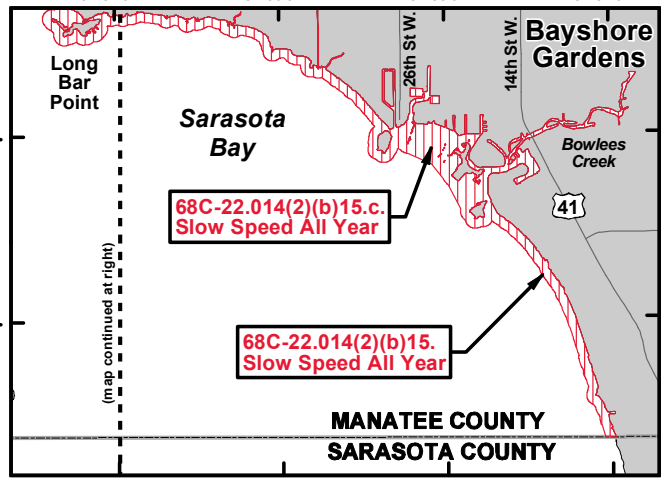

Zone Type Legend

- Slow Speed All Year
- 25 MPH All Year

These maps show ONLY the FWC Manatee Protection Zones. There may also be other Local/State/Federal Zones. Boaters are advised to abide by the regulations as posted on the water.

CONFIGURATION OF FWC ZONES ACCURATE AS OF MAY 2016

SEE 68C-22.026 F.A.C. FOR MANATEE PROTECTION ZONES IN SARASOTA COUNTY